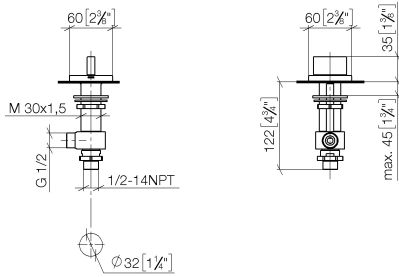

20 000 705

- hole diameter valve 32 mm
- rosette 60 x 60 mm
- with cold marking

	Brushed Champagne (22kt Gold)	20 000 705-46
	Chrome	20 000 705-00
	Brushed Platinum	20 000 705-06
	Dark Chrome	20 000 705-19
	Champagne (22kt Gold)	20 000 705-47
	Brushed Dark Platinum	20 000 705-99

20 000 705

mm [inches]

Flow rate chart

Certificates

WRAS_2103001.

20 000 705

Parts for other finishes can be found here: [Chrome](#)

Spare parts list

No.	Item Number	Name	Quantity used	Delivery time
1	90 20 70 051 04-46	handle (cold)	1	30
2	04 17 11 058 33 90	side panel	1	2
3	90 90 03 133 00 90	top	1	2
4	04 23 10 032 78 90	fixing set	1	2
5	04 17 11 023 10 90	distributor	1	2
6	90 23 30 040 00-46	threaded connector	1	-
Spare part can no longer be ordered, please order the replacement item				
7	09 30 11 059 90	disc	1	2
8	09 23 10 012 90	nut	1	2