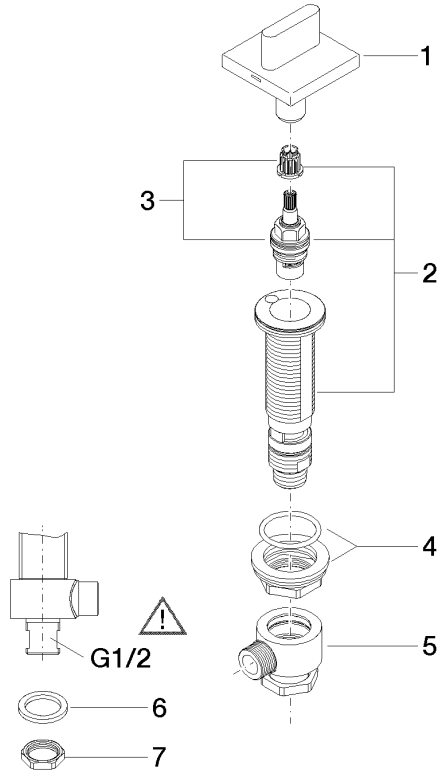

20 000 705

- hole diameter valve 32 mm
- rosette 60 x 60 mm
- with cold marking

	Brushed Champagne (22kt Gold)	20 000 705-46
	Chrome	20 000 705-00
	Brushed Platinum	20 000 705-06
	Dark Chrome	20 000 705-19
	Champagne (22kt Gold)	20 000 705-47
	Brushed Dark Platinum	20 000 705-99

20 000 705

mm [inches]

Flow rate chart

Certificates

WRAS_2103001.

20 000 705

Parts for other finishes can be found here: [Chrome](#)

Spare parts list

No.	Item Number	Name	Quantity used	Delivery time
1	90 20 70 051 04-46	handle (cold)	1	30
2	04 17 11 058 33 90	side panel	1	2
3	90 90 03 133 00 90	top	1	2
4	04 23 10 032 78 90	fixing set	1	2
5	04 17 11 023 10 90	distributor	1	2
6	90 23 30 040 00-46	threaded connector	1	-
Spare part can no longer be ordered, please order the replacement item				
7	09 30 11 059 90	disc	1	2
8	09 23 10 012 90	nut	1	2